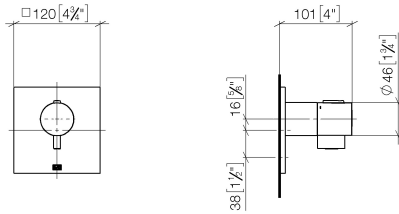

**Required miscellaneous**

**xTOOL Concealed thermostat module without volume control -** 35 503 970 90  
 •max. recess depth 160 mm  
 •min. recess depth 95 mm

**Recommended miscellaneous**

**xGRID Attachment set for integrating in the dry wall construction -** 12 340 970 90

**Required miscellaneous**

**xGRID Installation track 555 mm -** 12 360 970 90

36 503 985

mm [inches]

Flow rate chart

Certificates

WRAS\_2011026.

DVGW\_DW-  
6512DN0706.