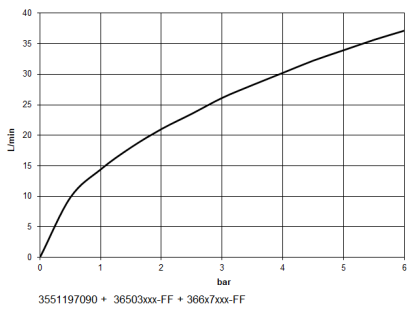

**Required miscellaneous**

**xGRID Installation track 555 mm -** 12 360 970 90

36 503 985

mm [inches]

Flow rate chart

Certificates

WRAS\_2011026.

DVGW\_DW-  
6512DN0706.